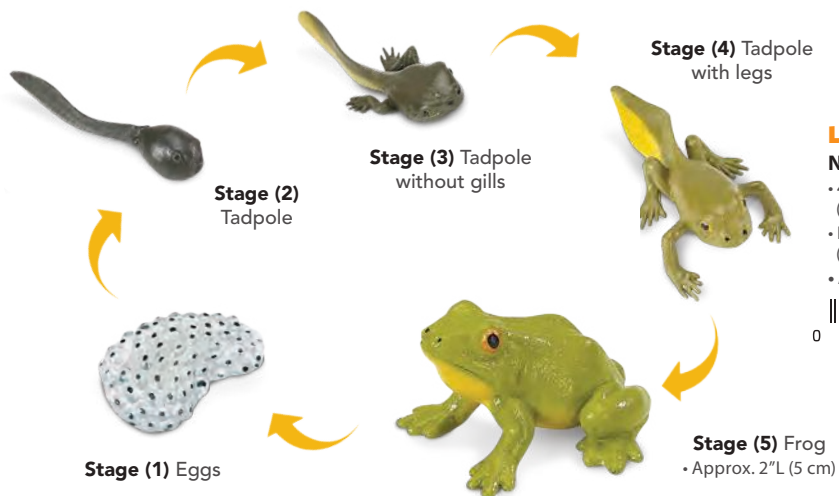

Safariology helps children develop an interest in **STEM – Science, Technology, Engineering and Math** – by encouraging them to engage with the living world around them and allowing them to develop an understanding of how things work.

LIFE CYCLE OF A FROG

No. 269129

- 4 Language Educational Information (English, French, Spanish & German)
- Blister Size: 8.95" L x 7.7" W x 1.3" H (22.73 L x 19.56 W x 3.3 H cm)
- Ages: 4+

0 95866 26910 4