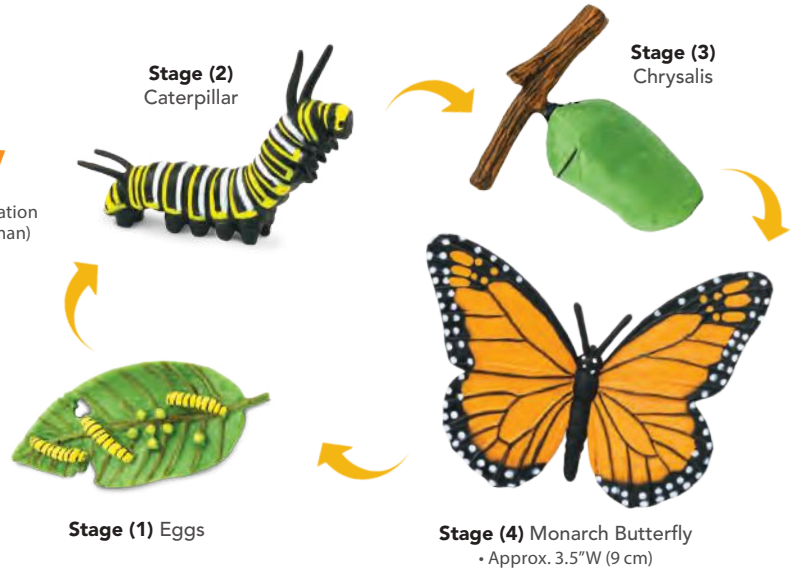

### LIFE CYCLE OF A MONARCH BUTTERFLY

No. 622616

- 4 Language Educational Information (English, French, Spanish & German)
- Blister Size: 8.95" L x 7.7" W x 1" H (22.73 L x 19.56 W x 2.54 H cm)
- Ages: 4+