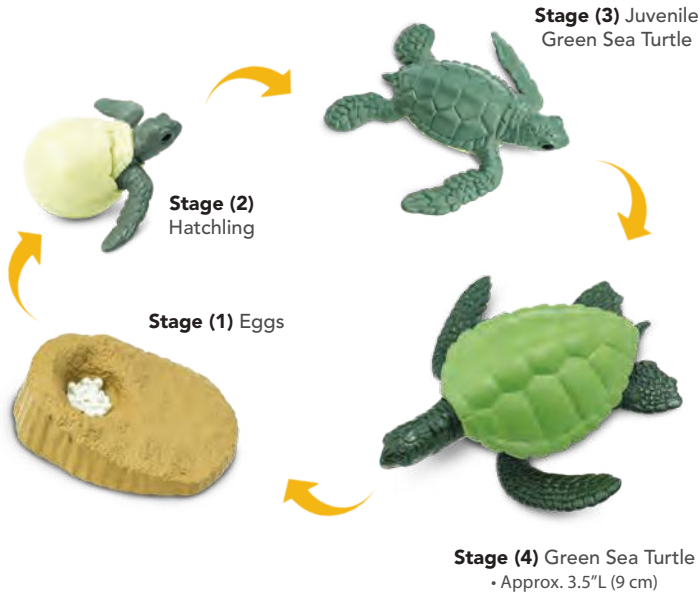

Stage (1) Eggs

Stage (2) Hatchling

Stage (4) Green Sea Turtle
• Approx. 3.5" L (9 cm)

LIFE CYCLE OF A GREEN SEA TURTLE

No. 662316

- 4 Language Educational Information (English, French, Spanish & German)
- Blister Size: 8.95" L x 7.7" W x 0.95" H (22.73 L x 19.56 W x 2.41 H cm)
- Ages: 4+