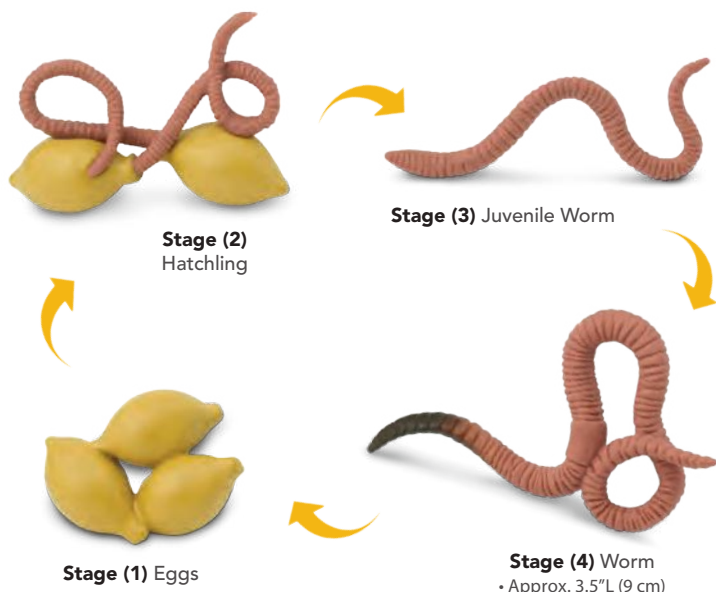

### LIFE CYCLE OF A SALMON

No. 100267

- 4 Language Educational Information (English, French, Spanish & German)
- Blister Size: 8.95"L x 7.7"W x 1.3"H (22.73 L x 19.56 W x 3.3 H cm)
- Ages: 4+

6 09366 00198 2