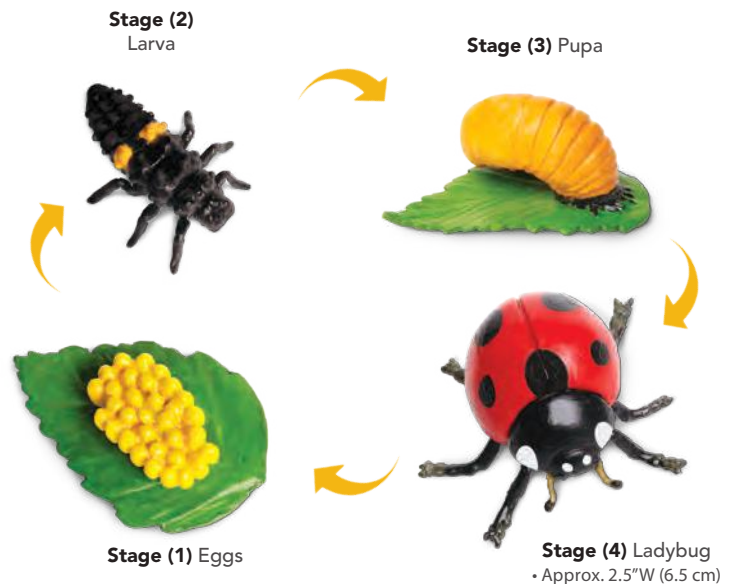

Stage (1) Eggs

Stage (2) Larva

Stage (3) Pupa

Stage (4) Ladybug
• Approx. 2.5" W (6.5 cm)