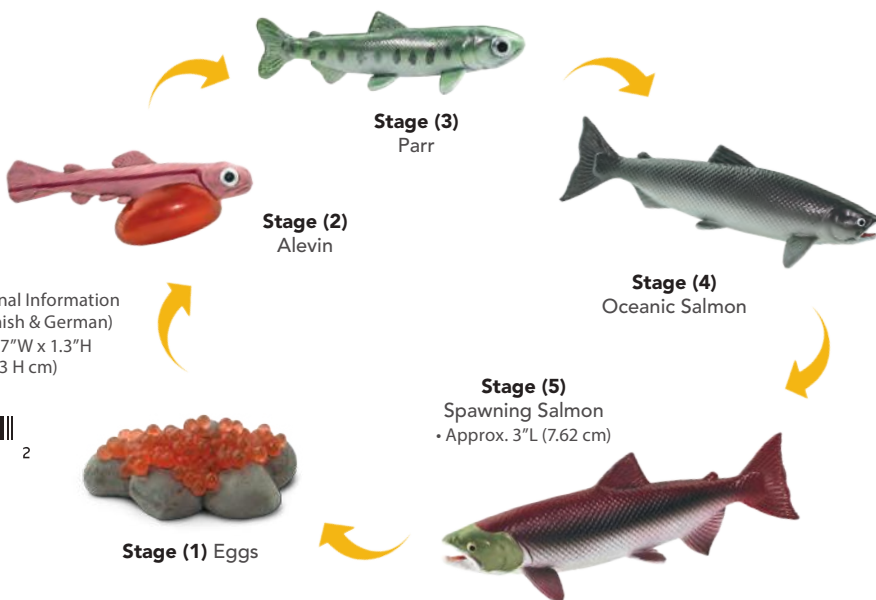

### LIFE CYCLE OF A SALMON

No. 100267

- 4 Language Educational Information (English, French, Spanish & German)
- Blister Size: 8.95"L x 7.7"W x 1.3"H (22.73 L x 19.56 W x 3.3 H cm)
- Ages: 4+

6 09366 00198 2